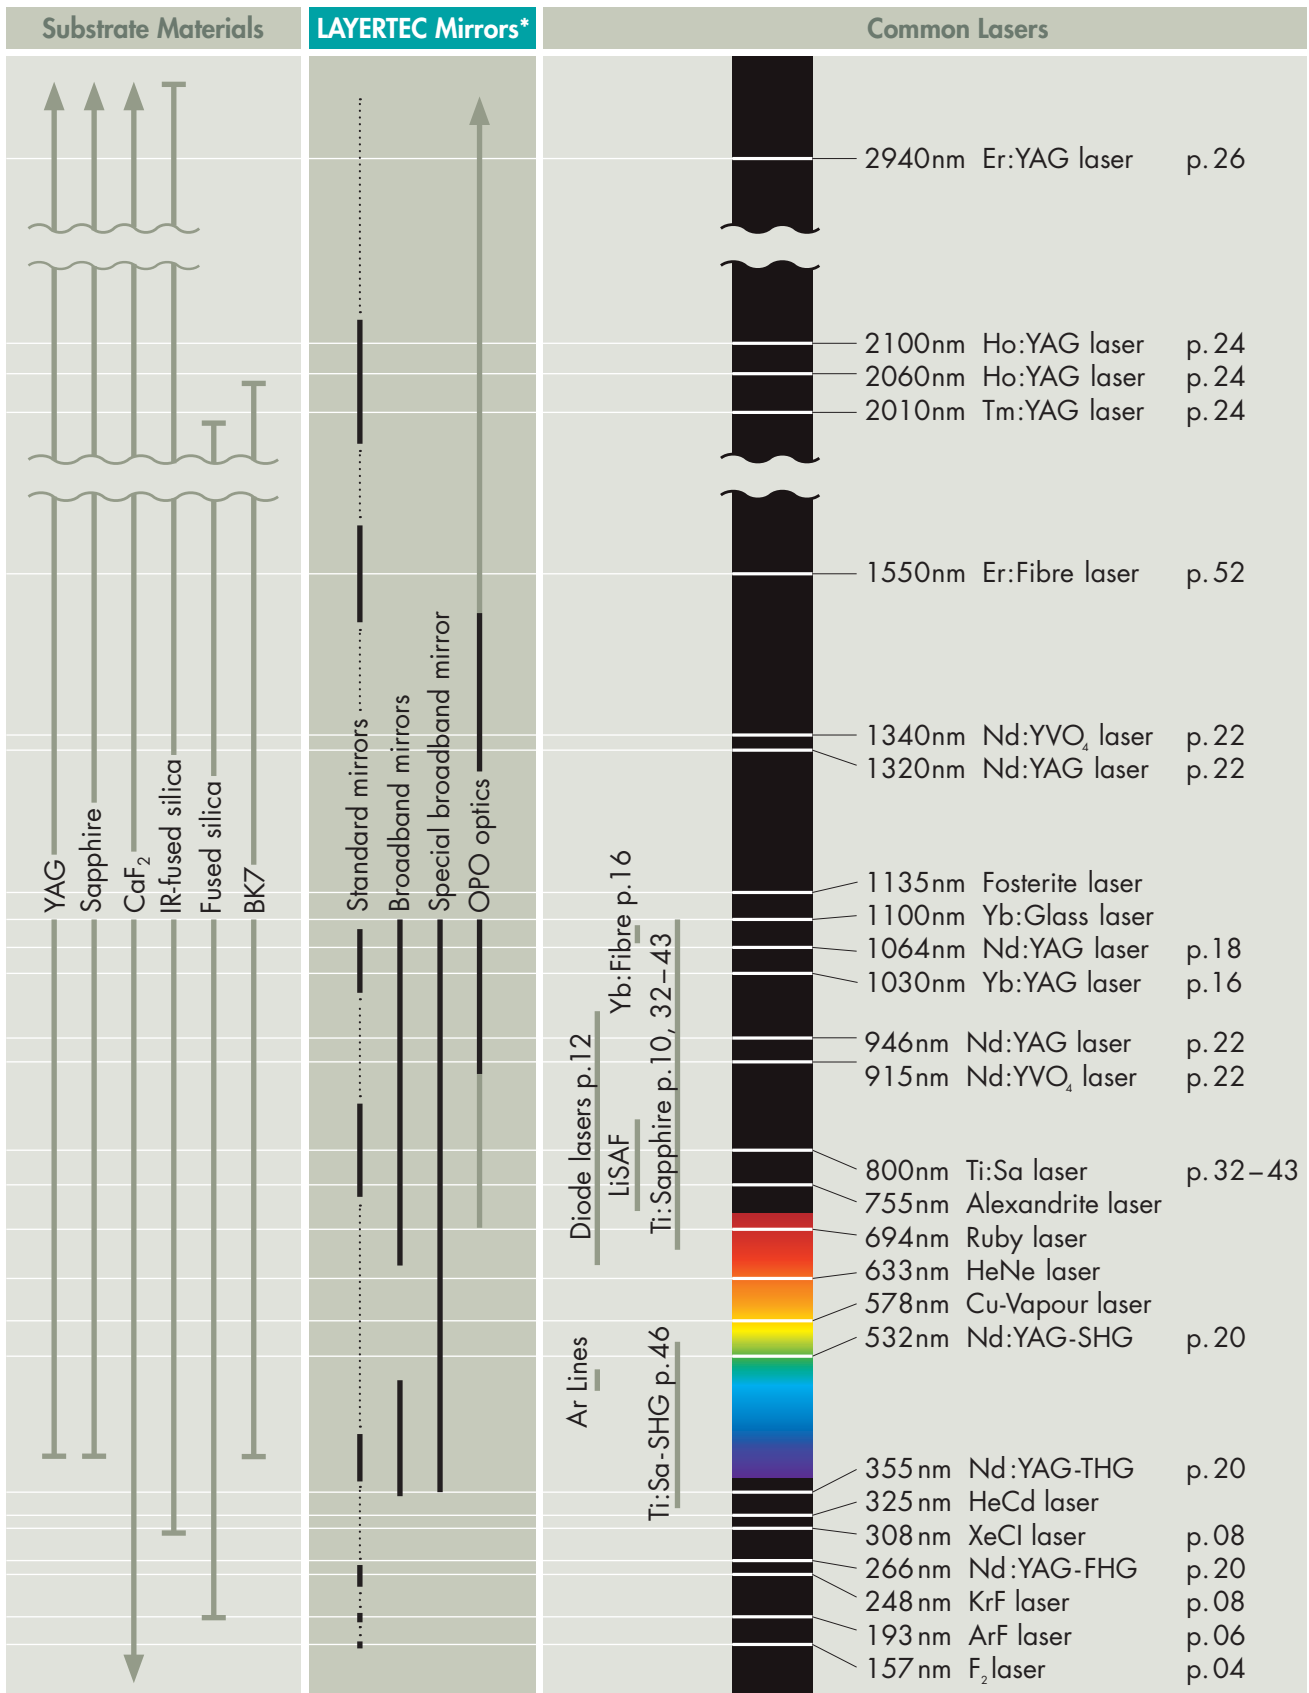

SPECTRAL OVERVIEW

*Bandwidths of selected LAYERTEC mirrors